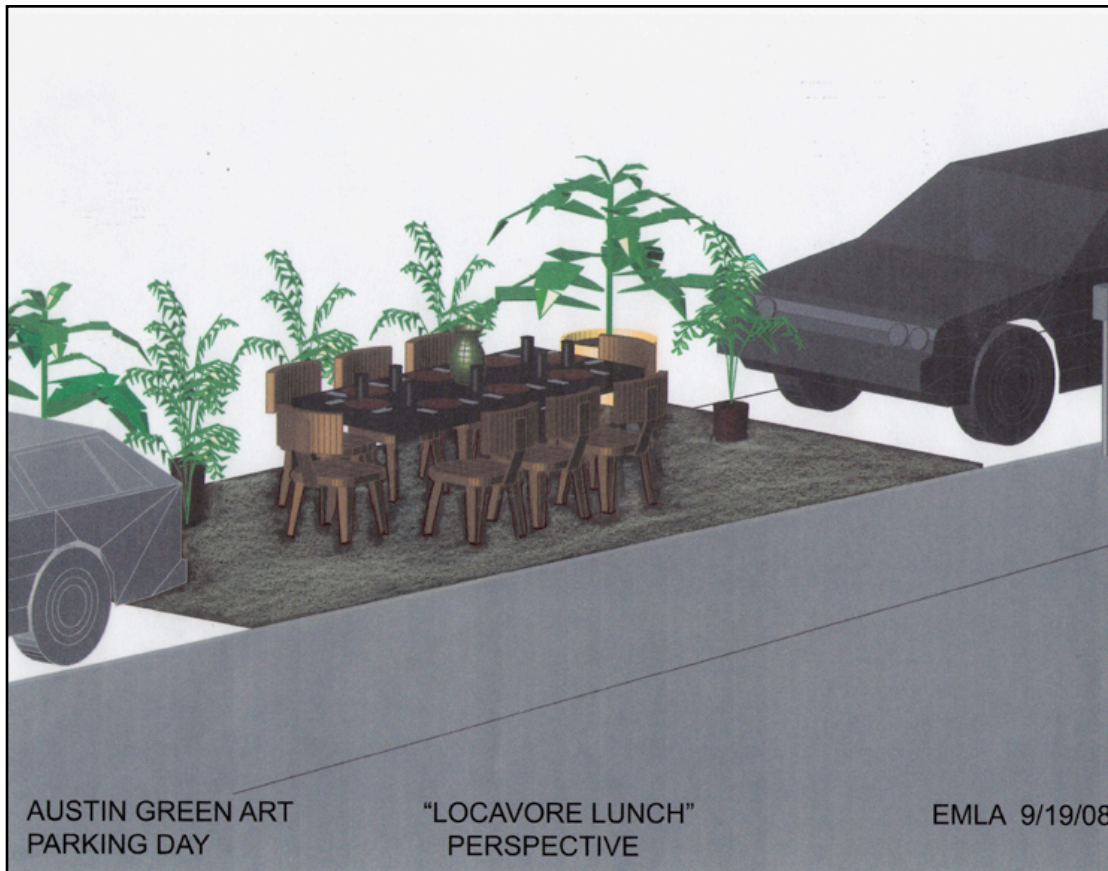

**PARK(ing) Day 2008 Concept Art :: Austin Green Art**

SOS Park by Scott Dubois

AUSTIN GREEN ART  
PARKING DAY

"LOCAVORE LUNCH"  
PERSPECTIVE

EMLA 9/19/08

Locavore Lunch by Eleanor McKinney